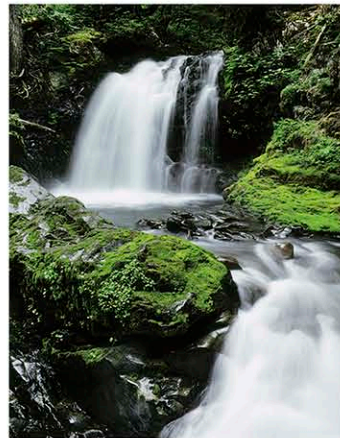

#2065 Boulder Falls, Olympics