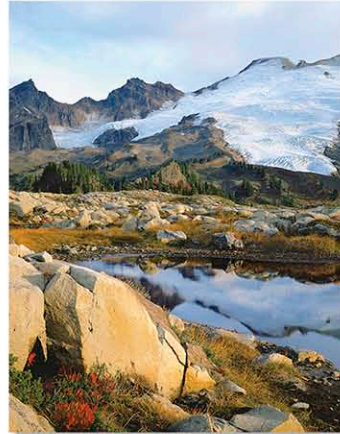

#2056 Mt. Baker Reflection