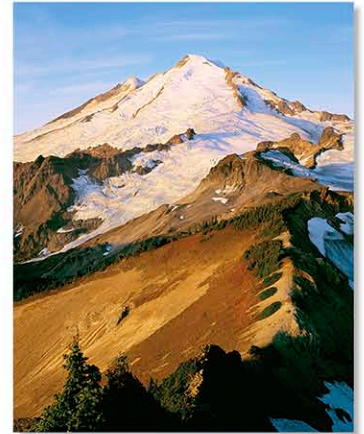

5x7 folding notecards  
\$3 retail, blank inside  
24 image choices  
Pacific NW and Alaska

Brett Baunton Photography  
[www.baytobaker.com/cards](http://www.baytobaker.com/cards)  
e: [brett@brettbaunton.com](mailto:brett@brettbaunton.com)  
Tel (360) 647-1152

#2052 Mt. Baker, Wildflowers

#2072 Mt. Baker, Wildflowers

#2056 Mt. Baker Reflection

#2064 Mt. Baker, Ptarmigan Rg

#2057 Old Growth Forest Path

#2069 Vine Maple Leaves

#2065 Boulder Falls, Olympics

#2044 Mt Adams Creek

#2067 Nooksack River, Winter

#2060 Denali Cottongrass, AK

Back side of notecards

#2055 Mt. Baker Winter

Brett Baunton images showcase the power and beauty of nature in the Pacific NW and Alaska. Printed on recycled heavy cardstock and varnished to reduce fingerprints and increase shelf life. Available in 6 to 12 folding cards each, blank inside with envelopes \$1.50 wholesale, \$3.00 retail.