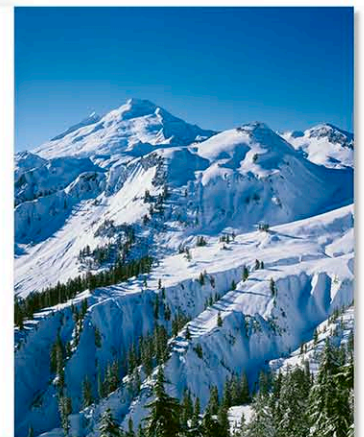

#2052 Mt. Baker, Wildflowers

#2072 Mt. Baker, Wildflowers

#2056 Mt. Baker Reflection

#2064 Mt. Baker, Ptarmigan Rg

#2057 Old Growth Forest Path

#2069 Vine Maple Leaves

#2065 Boulder Falls, Olympics

#2044 Mt Adams Creek

#2067 Nooksack River, Winter

#2060 Denali Cottongrass, AK

Back side of notecards

#2055 Mt. Baker Winter

Brett Baunton images showcase the power and beauty of nature in the Pacific NW and Alaska. Printed on recycled heavy cardstock and varnished to reduce fingerprints and increase shelf life. Available in 6 to 12 folding cards each, blank inside with envelopes \$1.50 wholesale, \$3.00 retail.