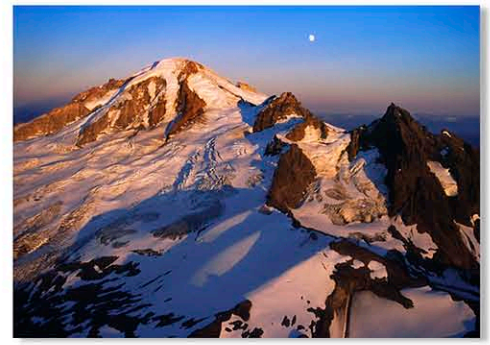

#2078 Mt. Baker Aerial, Sunset